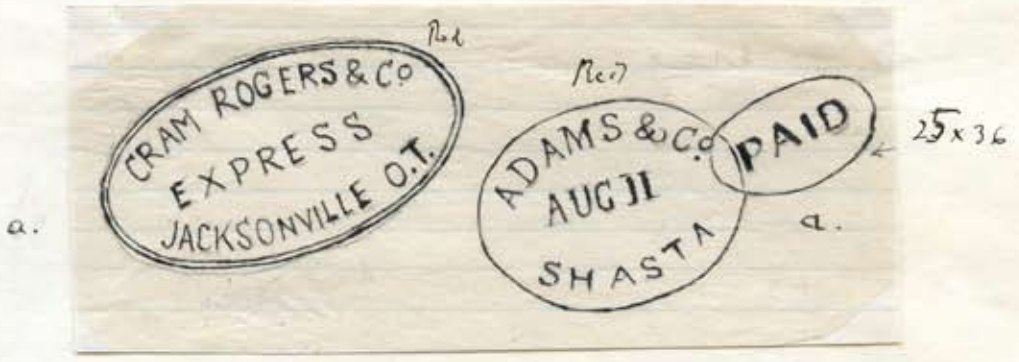

TYPE III.

A single lined oval, 35 x 25 m., with ADAMS & Co at top; date of month in center; below, name of locality. Colors red or blue.

This type is found with PAID in either a

- a) single or double lined oval 23 x 12 m. (color red) 24 x 36
- b) " " " " " 26 x 12 m. (PAID in outline type)
- c) double lined octagonal frame 22 x 11 m. (color black)
- d) small circle measuring 15 m. in diameter

On ordinary buff envelope dated Nov. 8, 1854. Color red.

Also with frank of CRAM ROGERS & CO. in brownish yellow ink.

26 x 35

z

Red On ordinary buff envelope, PAID in blue color. Envelope is dated Jan 9, 1855