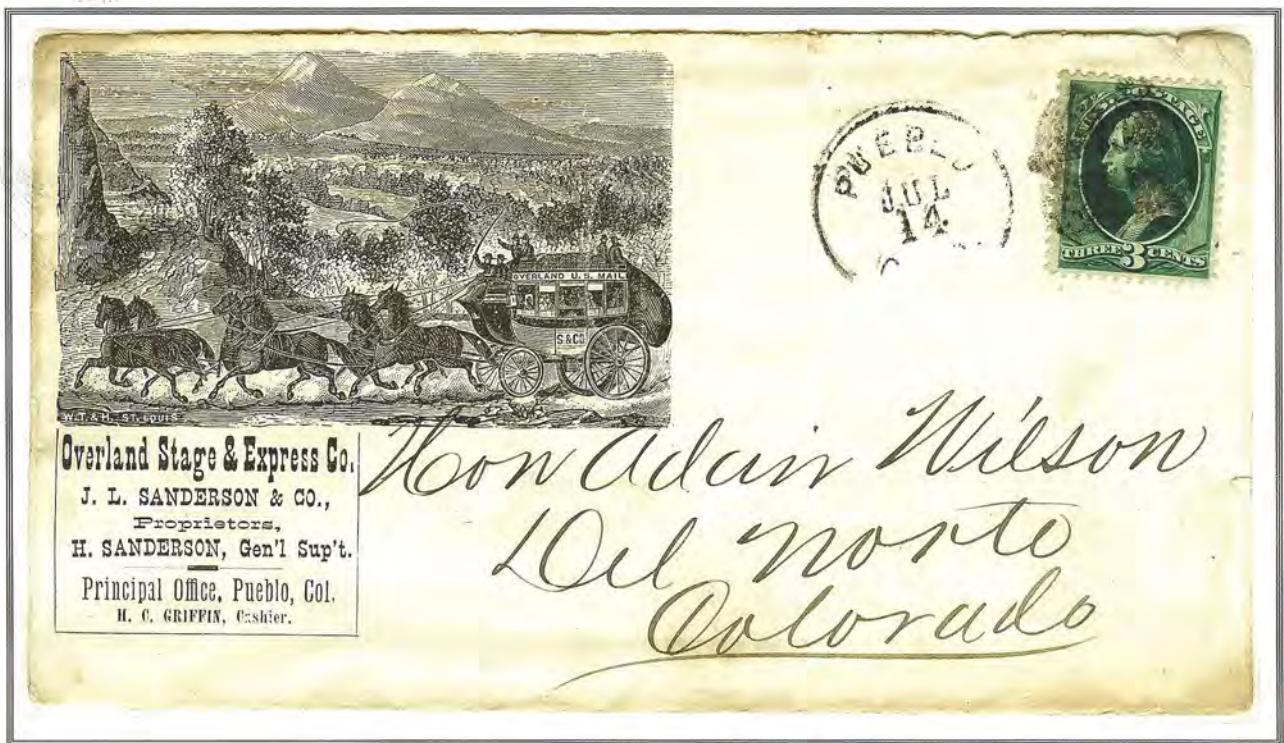

Southern Overland Mail Express Company

Kansas City, Missouri ~ December 31, 1880

Letter to Miss Jennie Jones, Pierpont Manor, New York, with "Overland U. S. Mail" with tied 3 cent banknote and quartered cork cancel. Obverse New York Rec'd January 2, 1880. ex Risvold

Pueblo Colorado ~ July 14, (1878)

Letter to Hon Adair Wilson Del Norte, Colorado with large stagecoach and mountain scene corner card. Black single circle postmark with green 3 cent banknote tied by cork cancel.